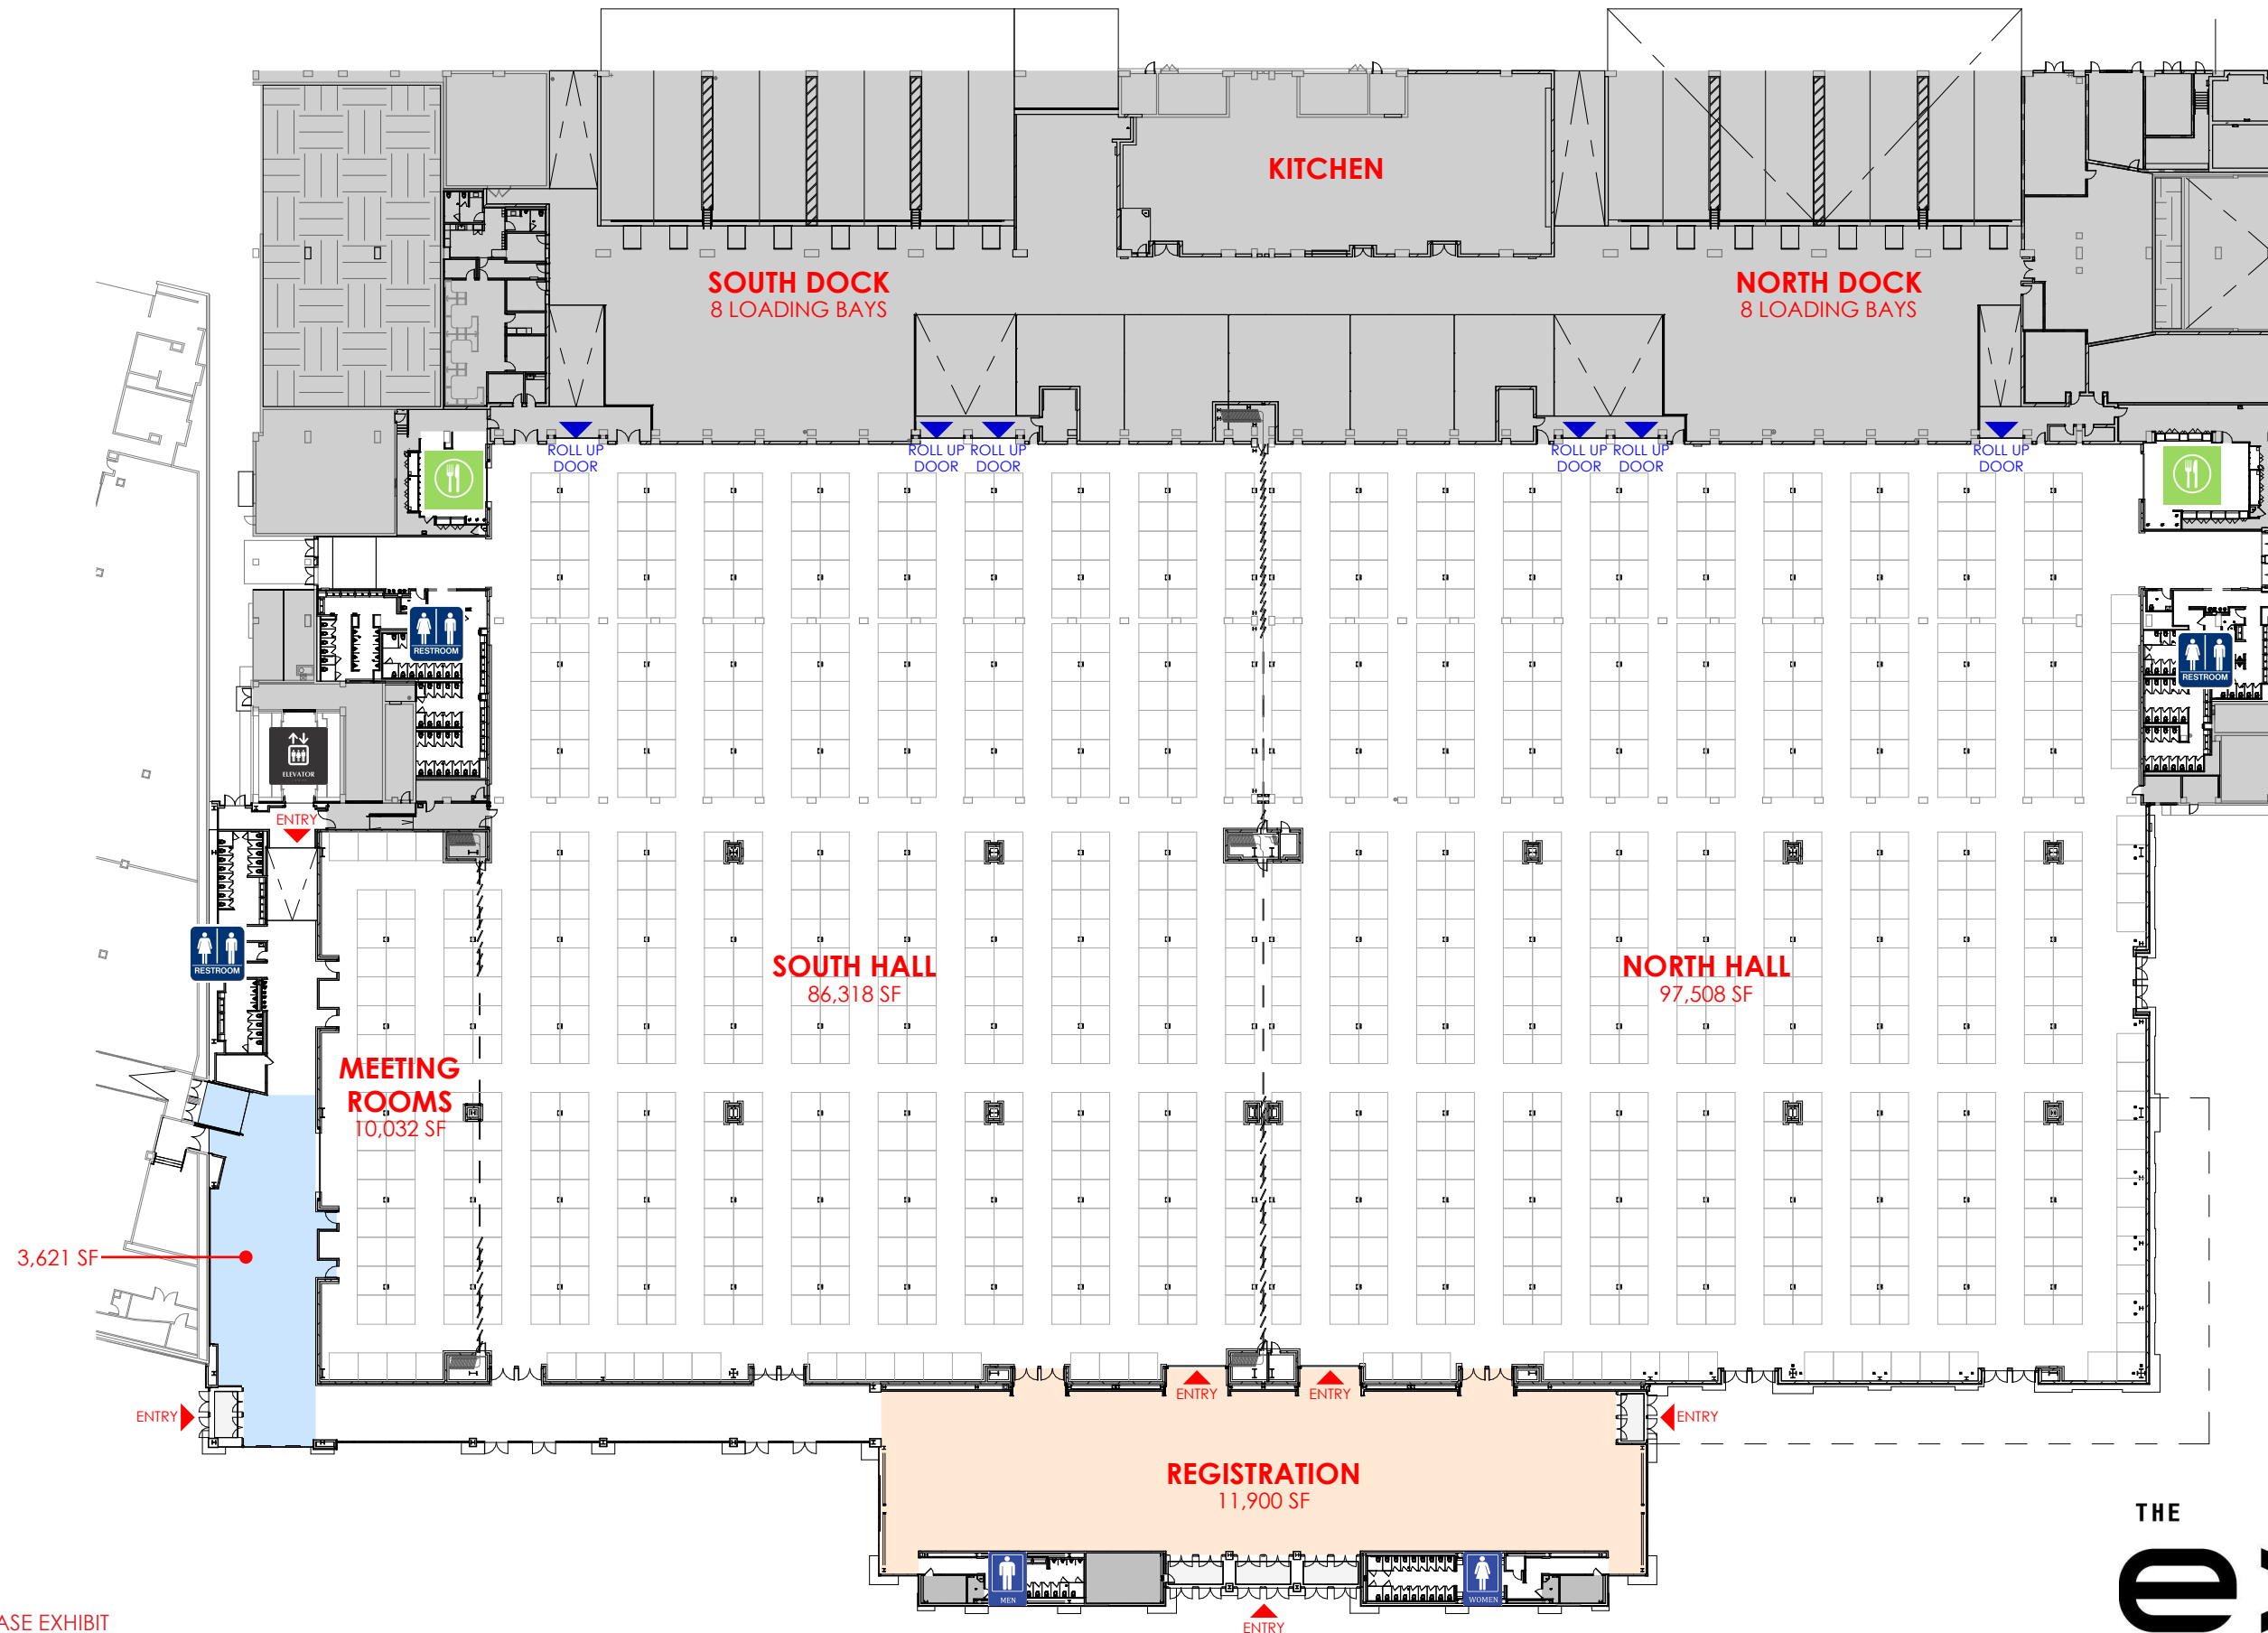

LEGEND

-  RESTROOMS
-  FOOD CONCESSIONS
-  PARKING GARAGE ELEVATORS

LEASE EXHIBIT
SCALE: 1"=60' (11"x17" Sheet)
Date Issued: 07-17-2019

THE
exp
AT WORLD MARKET CENTER LAS VEGAS